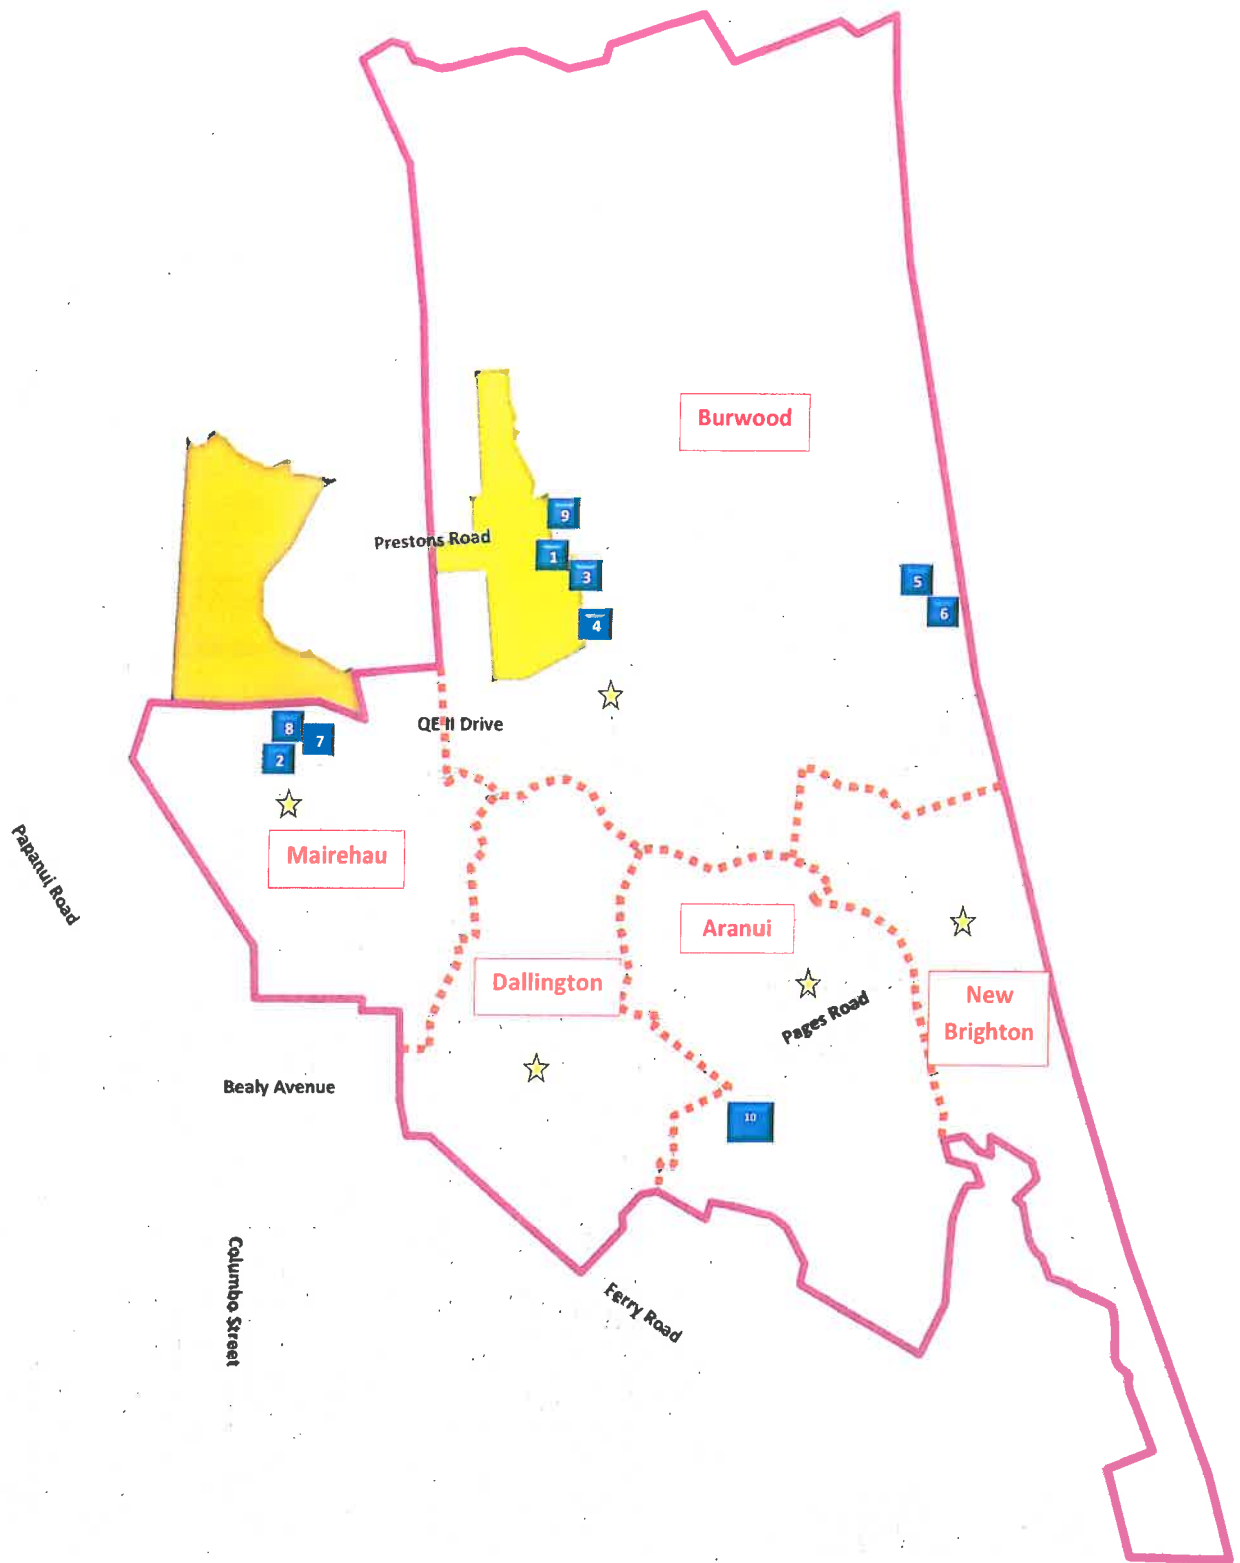

Appendix 1

LEGEND

- Study Area
- Former Parish
- ☆ Indicative location of key Parish facility

Areas of projected population change

- Area of projected growth
- Area of projected decline

**Figure Five:
Estimated Population Change**

DATE: 10.09.2012

STATUS: Final

Disclaimer: Spatial data projected has been derived from multiple third-party sources. The boundaries of the projections are approximate and for information purposes only.

LEGEND

Study Area	Former Parish
Indicative location of key Parish facility	
Large Development Areas	
Highfield	Prestons Road
Smaller Development Areas	
1 Alpine View	6 Northshore
2 Diana Isaac (Ryman)	7 East Ellington
3 Nederland Avenue	8 Rostrevor
4 Cameo Grove	9 Waitakiri
5 Torrey Pines	10 Cypress

**Figure Four:
Post 2012 Development Areas**

DATE: 07.09.2012

STATUS: Final

Disclaimer: Spatial data projected has been derived from multiple third-party sources. The boundaries of the projections are approximate and for information purposes only.