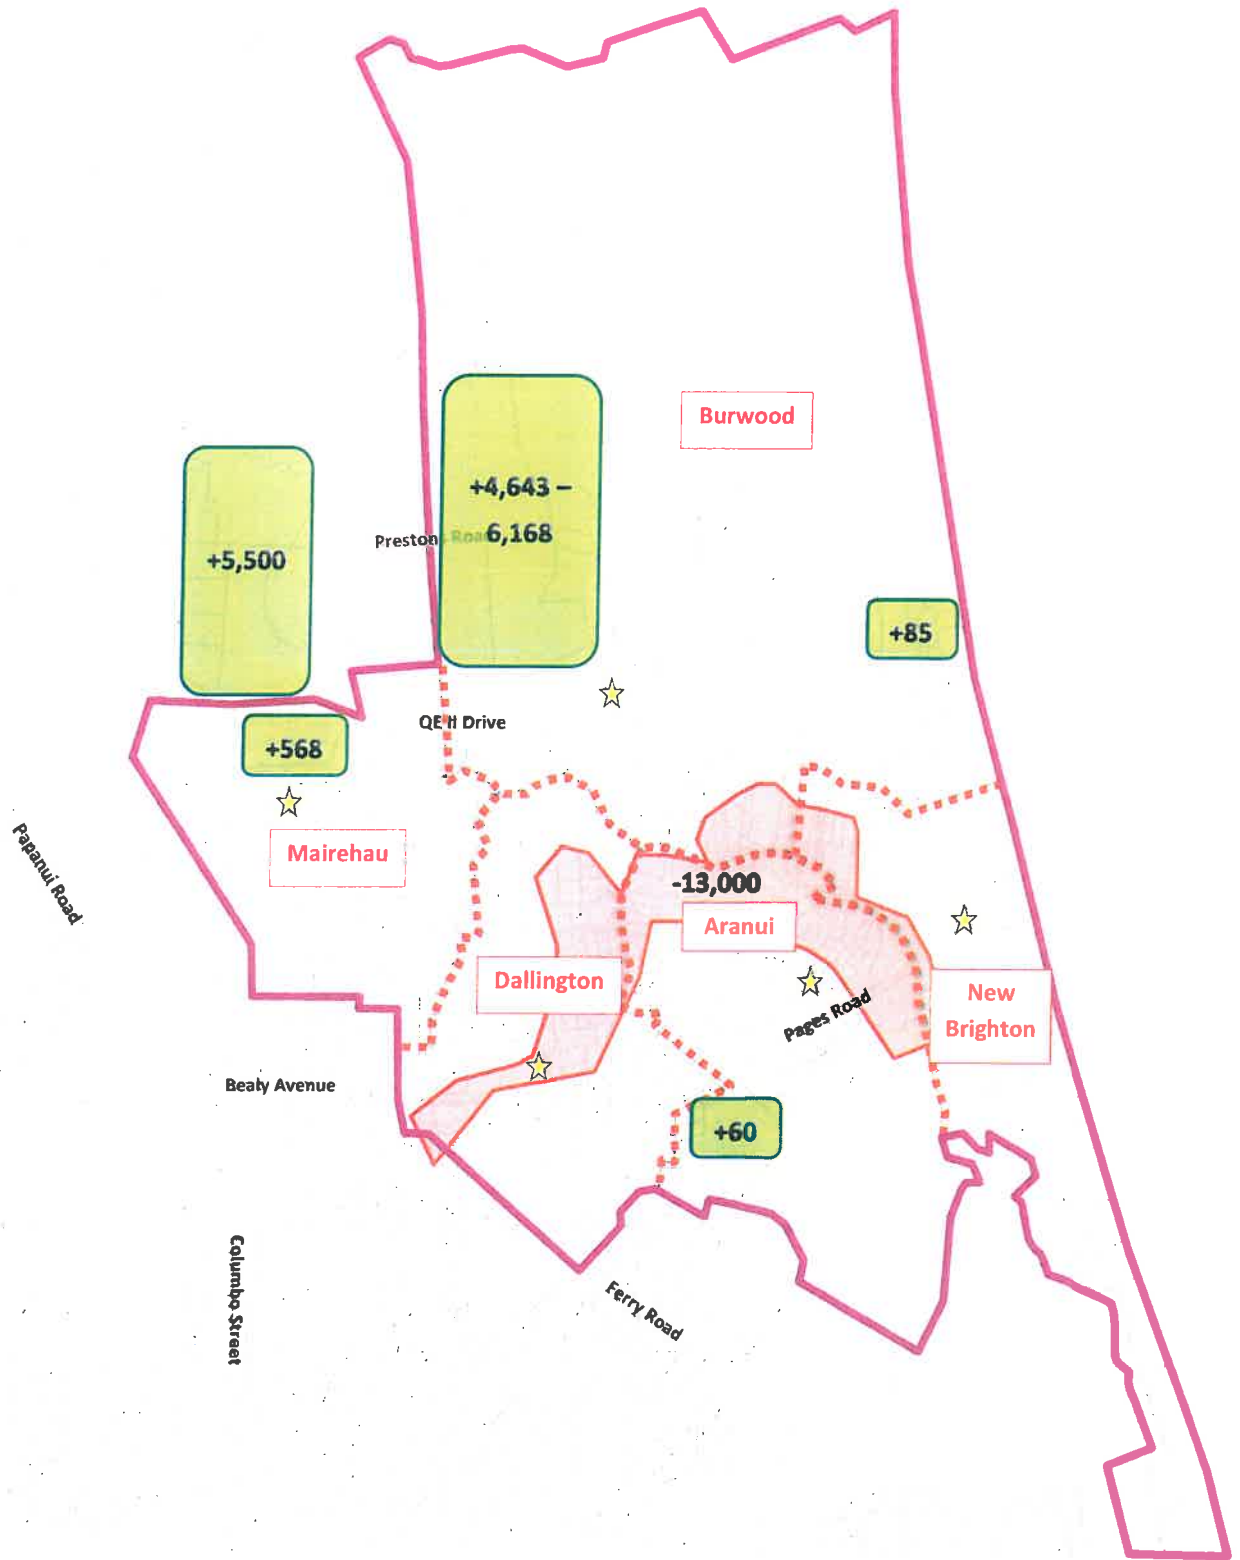

Appendix 1

LEGEND

- Study Area
- Former Parish
- ☆ Indicative location of key Parish facility

Areas of projected population change

- Area of projected growth
- Area of projected decline

**Figure Five:
Estimated Population Change**

DATE: 10.09.2012

STATUS: Final

Disclaimer: Spatial data projected has been derived from multiple third-party sources. The boundaries of the projections are approximate and for information purposes only.

LEGEND

Study Area	Former Parish
Indicative location of key Parish facility	
Large Development Areas	
Highfield	Prestons Road
Smaller Development Areas	
1 Alpine View	6 Northshore
2 Diana Isaac (Ryman)	7 East Ellington
3 Nederland Avenue	8 Rostrevor
4 Cameo Grove	9 Waitakiri
5 Torrey Pines	10 Cypress

**Figure Four:
Post 2012 Development Areas**

DATE: 07.09.2012

STATUS: Final

Disclaimer: Spatial data projected has been derived from multiple third-party sources. The boundaries of the projections are approximate and for information purposes only.